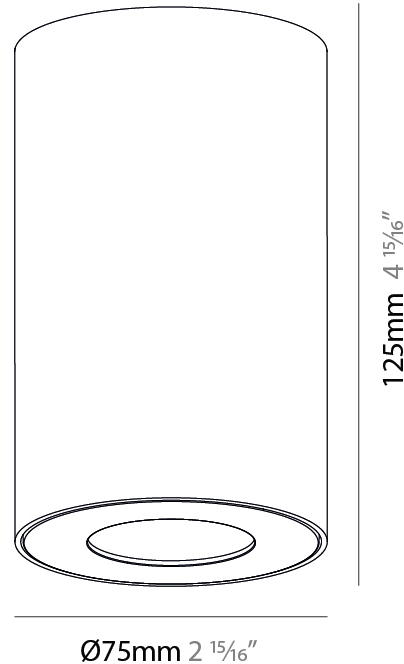

GENERAL

Series: Oiko Pro Round
Brand: Prolicht
Division: Architectural
Mounting Type: Surface
Mounting Location: Ceiling
Subcategory: Downlight

PHYSICAL

Shape: Cylinder
Diameter (mm): 75
Diameter (in): 2 ¹⁵/₁₆
Height (mm): 125
Height (in): 4 ¹⁵/₁₆
Light Distribution: Direct
Weight (kg): 0.452
Fixture Finish: SSR / BKV / CWI / CRY / HAB / UFT / ITA / RUA / FTG / MYG / LOD / PUS / FRO / FUP / KIA / POP / BLS / SPG / MEY / GOH / GUM / CHC / COM / ABZ / JAG / OBR / MOS / ROR
Fixture Material: Metal

ELECTRICAL

Lamp Type: LED (Zhaga Standard)
Input Wattage (W): 14
Total Output Wattage (W): 12.8
Dimming: Non-Dimming / Phase Dimming (120vac Only)
Driver Included: Yes
Driver Location: Integrated
Driver Type: Constant Current - Universal
Driver Class: Class 2
Input Voltage (V): 120 - 277
Constant Current (MA): 350
Upon Request: Remote: 0-10Vdc dimming / Phase dimming 120Vac / Non-dimming 120/277Vac (No Cover Plate)

LED

Color Temperature (°K): 2700 / 3000 / 3500 / 4000
Max. Delivered Lumen (lm): 951 / 1028 / 1088 / 1091
Nominal Lumen (lm): 1246 / 1342 / 1396 / 1424
CRI: >90 CRI
Lamp Life (hrs): 50000

OPTICAL

Reflector: 14
Adjustability: Fixed

RATINGS AND CERTIFICATIONS

Certified By: Certified for North American Standards
IP rating: IP20