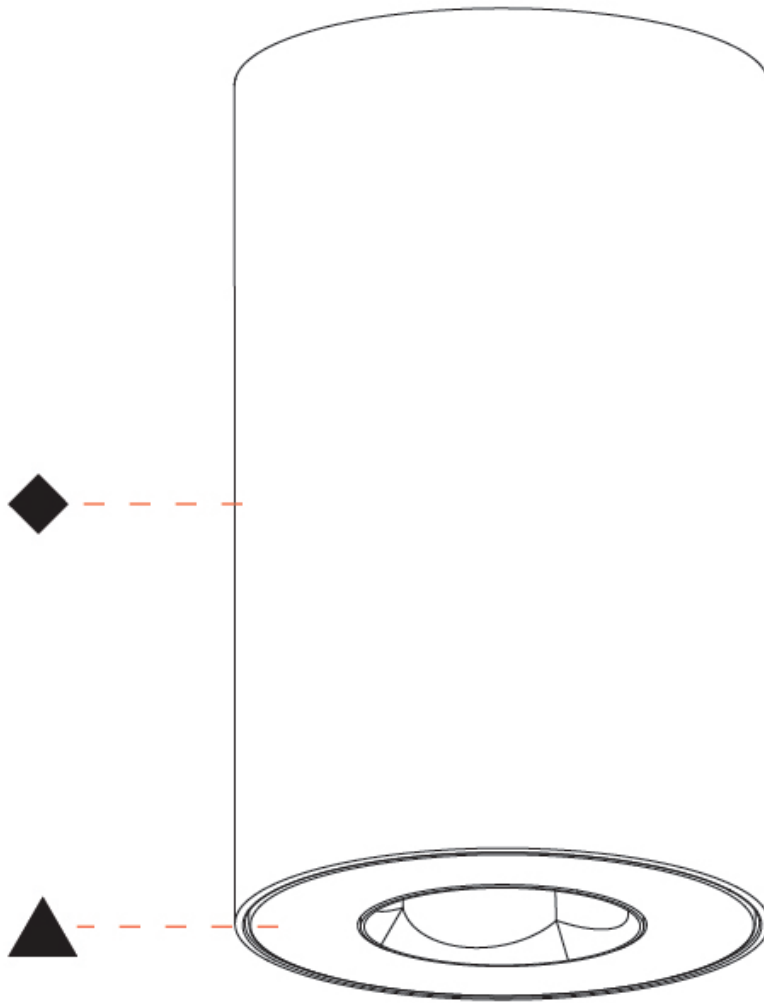

OIKO PRO ROUND SURFACE

A3D231-

PROJECT	_____
TYPE	_____
SPECIFIER	_____
QUANTITY	_____
DATE	_____