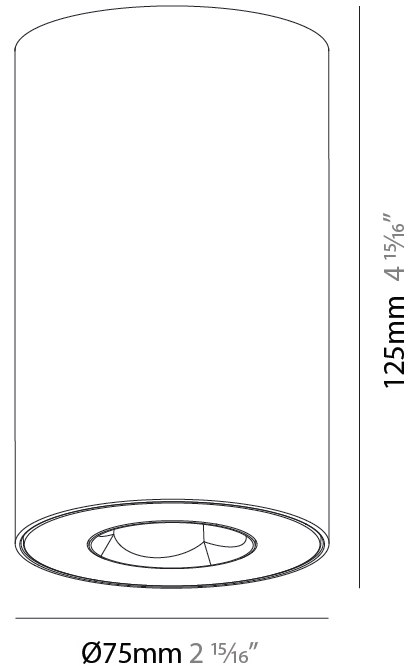

GENERAL

Series: Oiko Pro Round
Brand: Prolicht
Division: Architectural
Mounting Type: Surface
Mounting Location: Ceiling
Subcategory: Downlight

PHYSICAL

Shape: Cylinder
Diameter (mm): 75
Diameter (in): 2 15/16
Height (mm): 125
Height (in): 4 15/16
Light Distribution: Direct
Weight (kg): 0.452
Fixture Finish: SSR / BKV / CWI / CRY / HAB / UFT / ITA / RUA / FTG / MYG / LOD / PUS / FRO / FUP / KIA / POP / BLS / SPG / MEY / GOH / GUM / CHC / COM / ABZ / JAG / OBR / MOS / ROR
Fixture Material: Metal

ELECTRICAL

Lamp Type: LED (Zhaga Standard)
Input Wattage (W): 13
Total Output Wattage (W): 11.8
Dimming: Tri-Mode (Non-Dimming and Phase Dimming (120Vac only) and 0-10V Dimming)
Driver Included: Yes
Driver Location: Integrated
Driver Type: Constant Current - Universal
Driver Class: Class 2
Input Voltage (V): 120 - 277
Constant Current (MA): 350
Upon Request: Remote: 0-10Vdc dimming / Phase dimming 120Vac / Non-dimming 120/277Vac (No Cover Plate)

LED

Color Temperature (°K): 2700 / 3000 / 3500 / 4000
Max. Delivered Lumen (lm): 1218 / 1214 / 1272 / 1283
Nominal Lumen (lm): 1473 / 1468 / 1538 / 1552
CRI: >90 CRI
Lamp Life (hrs): 50000

OPTICAL

Reflector°: 34
Adjustability: Fixed

RATINGS AND CERTIFICATIONS

Certified By: Certified for North American Standards
IP rating: IP20

PROJECT
TYPE
SPECIFIER
QUANTITY
DATE