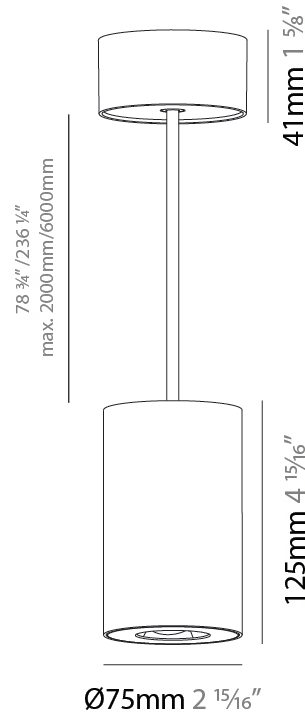

GENERAL

Series: Oiko Pro Round
Brand: Prolicht
Division: Architectural
Mounting Type: Suspension
Mounting Location: Ceiling
Subcategory: Pendant

PHYSICAL

Shape: Cylinder
Diameter (mm): 75
Diameter (in): 2 ¹⁵/₁₆
Height (mm): 125
Height (in): 4 ¹⁵/₁₆
Light Distribution: Direct
Weight (kg): 0.769
Fixture Finish: SSR / BKV / CWI / CRY / HAB / UFT / ITA / RUA / FTG / MYG / LOD / PUS / FRO / FUP / KIA / POP / BLS / SPG / MEY / GOH / GUM / CHC / COM / ABZ / JAG / OBR / MOS / ROR
Fixture Material: Metal
Cable Details: 2,000mm / 6,000mm Cable - Options : Transparent, Black, White, Red, Orange

ELECTRICAL

Lamp Type: LED (Zhaga Standard)
Input Wattage (W): 12.9
Dimming: Tri-Mode (Non-Dimming and Phase Dimming (120Vac only) and 0-10V Dimming)
Driver Included: No
Driver Location: Remote
Driver Type: Constant Current - Universal
Driver Class: Class 2
Input Voltage (V): 120 - 277
Constant Current (MA): 350

LED

Color Temperature (°K): 2700 / 3000 / 3500 / 4000
Max. Delivered Lumen (lm): 1293 / 1289 / 1350 / 1362
Nominal Lumen (lm): 1473 / 1468 / 1538 / 1552
CRI: >90 CRI
Lamp Life (hrs): 50000

OPTICAL

Reflector°: 50
Adjustability: Fixed

RATINGS AND CERTIFICATIONS

Certified By: Certified for North American Standards
IP rating: IP20