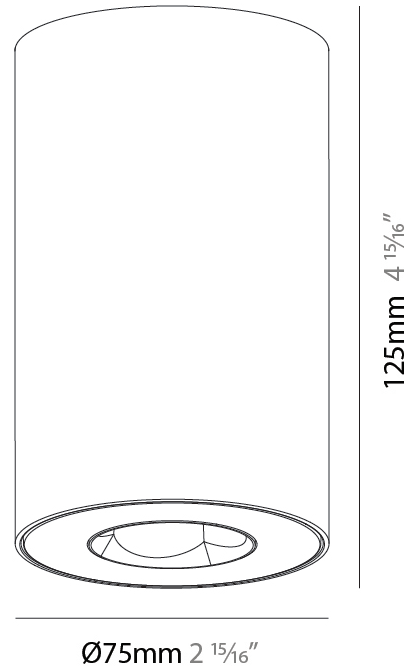

GENERAL

Series: Oiko Pro Round
Brand: Prolicht
Division: Architectural
Mounting Type: Surface
Mounting Location: Ceiling
Subcategory: Downlight

PHYSICAL

Shape: Cylinder
Diameter (mm): 75
Diameter (in): 2 15/16
Height (mm): 125
Height (in): 4 15/16
Light Distribution: Direct
Weight (kg): 0.452
Fixture Finish: SSR / BKV / CWI / CRY / HAB / UFT / ITA / RUA / FTG / MYG / LOD / PUS / FRO / FUP / KIA / POP / BLS / SPG / MEY / GOH / GUM / CHC / COM / ABZ / JAG / OBR / MOS / ROR
Fixture Material: Metal

ELECTRICAL

Lamp Type: LED (Zhaga Standard)
Input Wattage (W): 13
Total Output Wattage (W): 11.8
Dimming: Non-Dimming / Phase Dimming (120vac Only)
Driver Included: Yes
Driver Location: Integrated
Driver Type: Constant Current - Universal
Driver Class: Class 2
Input Voltage (V): 120 - 277
Upon Request: Remote: 0-10Vdc dimming / Phase dimming 120Vac / Non-dimming 120/277Vac (No Cover Plate)

LED

Color Temperature (°K): 2700 / 3000 / 3500 / 4000
Max. Delivered Lumen (lm): 1293 / 1289 / 1350 / 1362
Nominal Lumen (lm): 1473 / 1468 / 1538 / 1552
CRI: >90 CRI
Lamp Life (hrs): 50000

OPTICAL

Reflector°: 50
Adjustability: Fixed

RATINGS AND CERTIFICATIONS

Certified By: Certified for North American Standards
IP rating: IP20

PROJECT
TYPE
SPECIFIER
QUANTITY
DATE